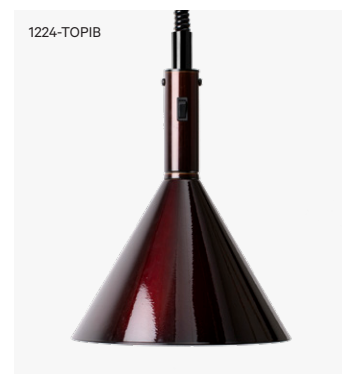

Heat Lamp Trattoria Model 1224 Retractable Cord

Chef of the Year Finalist
Tobias Lundgren

STAYHOT

Heat Lamp Trattoria

Model 1224 Retractable Cord

Pendant Heat Lamp Trattoria 1224 Retractable Cord

Pendant heat lamp made in Sweden with rise and fall function. Timeless design combined with unmatched performance means the perfect choice for the demanding restaurant.

Shade Dimensions	H 330 mm / Ø 280 mm
Retractable Height	Min 950 mm / Max 2000 mm
Material	Anodised Aluminium
Voltage / Power	230 V / 250 W
Heat Source	IR Light Bulb 250 W
Installation	25-45 cm above food
Cord Options	Available in 3 retractable cord lengths