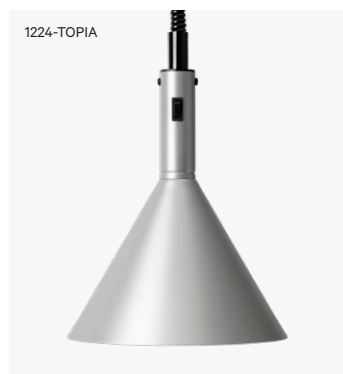

Heat Lamp Trattoria Model 1224 Retractable Cord

Chef of the Year Finalist
Tobias Lundgren

STAYHOT

Heat Lamp Trattoria

Model 1224 Retractable Cord

Pendant Heat Lamp Trattoria 1224 Retractable Cord

Pendant heat lamp made in Sweden with rise and fall function. Timeless design combined with unmatched performance means the perfect choice for the demanding restaurant.

Shade Dimensions	H 330 mm / Ø 280 mm
Retractable Height	Min 950 mm / Max 2000 mm
Material	Anodised Aluminium
Voltage / Power	230 V / 250 W
Heat Source	IR Light Bulb 250 W
Installation	25-45 cm above food
Cord Options	Available in 3 retractable cord lengths