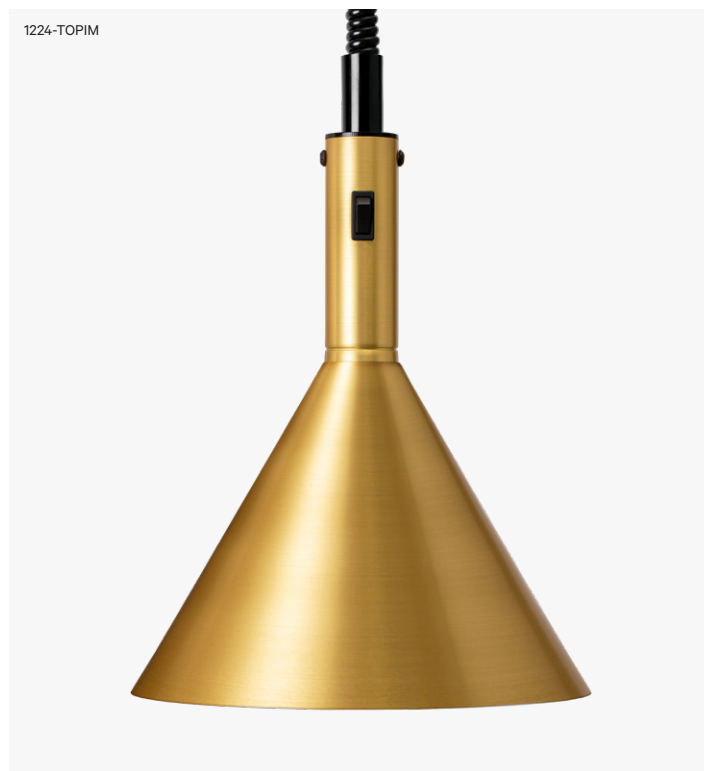

Heat Lamp Trattoria Model 1224 Retractable Cord

Chef of the Year Finalist
Tobias Lundgren

STAYHOT

Heat Lamp Trattoria

Model 1224 Retractable Cord

Pendant Heat Lamp Trattoria 1224 Retractable Cord

Pendant heat lamp made in Sweden with rise and fall function. Timeless design combined with unmatched performance means the perfect choice for the demanding restaurant.

Shade Dimensions	H 330 mm / Ø 280 mm
Retractable Height	Min 950 mm / Max 2000 mm
Material	Anodised Aluminium
Voltage / Power	230 V / 250 W
Heat Source	IR Light Bulb 250 W
Installation	25-45 cm above food
Cord Options	Available in 3 retractable cord lengths