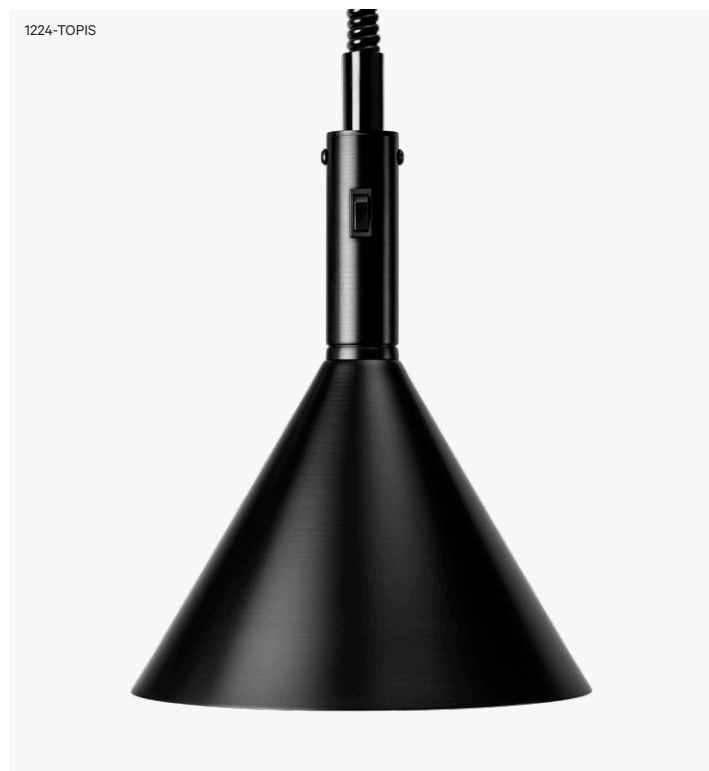

Heat Lamp Trattoria Model 1224 Retractable Cord

Chef of the Year Finalist
Tobias Lundgren

STAYHOT

Heat Lamp Trattoria

Model 1224 Retractable Cord

Pendant Heat Lamp Trattoria 1224 Retractable Cord

Pendant heat lamp made in Sweden with rise and fall function. Timeless design combined with unmatched performance means the perfect choice for the demanding restaurant.

Shade Dimensions	H 330 mm / Ø 280 mm
Retractable Height	Min 950 mm / Max 2000 mm
Material	Anodised Aluminium
Voltage / Power	230 V / 250 W
Heat Source	IR Light Bulb 250 W
Installation	25-45 cm above food
Cord Options	Available in 3 retractable cord lengths