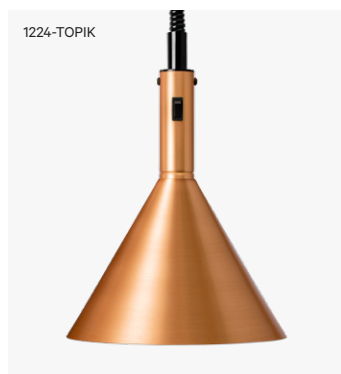

Heat Lamp Trattoria Model 1224 Retractable Cord

Chef of the Year Finalist
Tobias Lundgren

STAYHOT

Heat Lamp Trattoria

Model 1224 Retractable Cord

Pendant Heat Lamp Trattoria 1224 Retractable Cord

Pendant heat lamp made in Sweden with rise and fall function. Timeless design combined with unmatched performance means the perfect choice for the demanding restaurant.

Shade Dimensions	H 330 mm / Ø 280 mm
Retractable Height	Min 950 mm / Max 2000 mm
Material	Anodised Aluminium
Voltage / Power	230 V / 250 W
Heat Source	IR Light Bulb 250 W
Installation	25-45 cm above food
Cord Options	Available in 3 retractable cord lengths