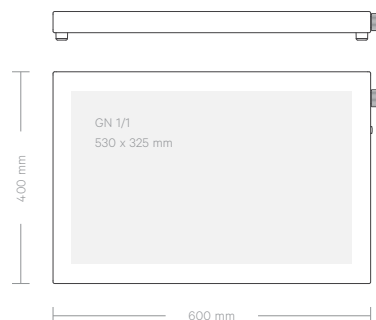

VH1-0604-BR