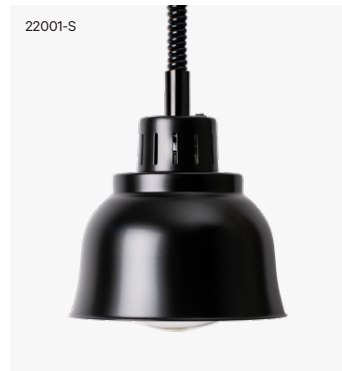

# Heat Lamp Exclusive

## Model 22001 Retractable Cord

### Pendant Heat Lamp Exclusive 22001 Retractable Cord

Heat Lamp Exclusive 22001 offers a timeless and elegant food warming option that fits well into most restaurant environments. This specific model is available in four standard finishes and comes with a retractable cord.

Shade Dimensions	H 220 mm / Ø 225 mm
Retractable Height	Min 850 mm / Max 1700 mm
Material	Steel
Heat Source	IR Light Bulb 250 W
Voltage / Power	230 V / 250 W
Installation	25-45 cm above food

Article Number	● Black	22001-S
	● Brass	22001-M
	● Chrome	22001-C
	● Copper	22001-K