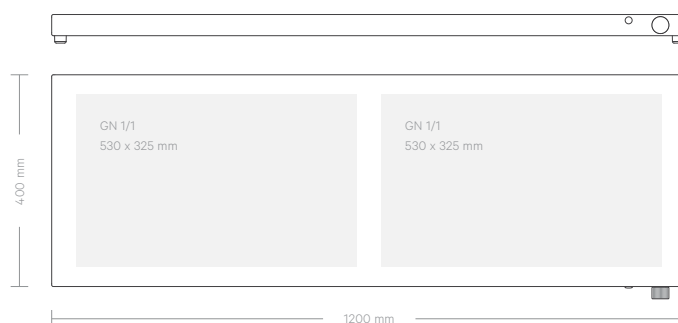

Hot Tray Focus Model 412

Hot Tray Focus Model 412

Stayhot Focus Hot Trays have been thoughtfully crafted to enhance the buffet experience for both chefs and guests. Developed and manufactured in Sweden with an emphasis put on functional and user-friendly design solutions.

Article Number	● Stainless Steel	VH1-0412-RF
	● Brass	VH1-0412-BR

Dimensions	400 x 1200 x 53 mm
GN Standard	Adapted to 2 x GN 2/1
Power / Voltage	1800 W / 230 V
Material	Stainless Steel / Brass
Temperature	Max 105° C
IP Rating	IP43