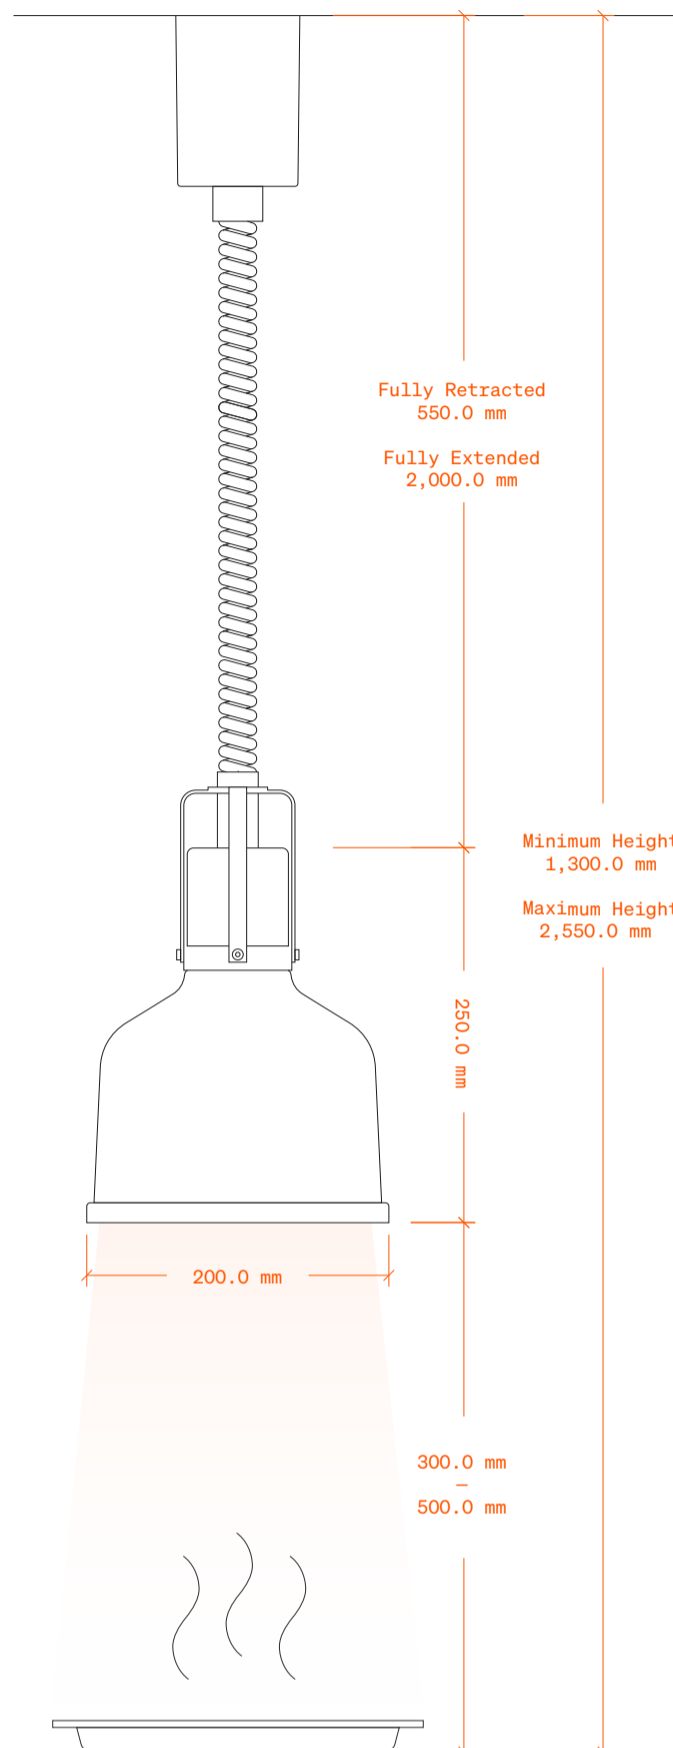

Retractable Cord Alternatives Scale 1:5

Please note that there might be slight discrepancies in the measurements provided

Extra Short Cord

Perfect for cozy spaces

Article Numbers

VL1-KH (Component)

KH-M-VL (When ordered with lamp)

Regular Cord (Standard)

Works in most cases

Article Number

VL1-H (Component)

Extra Long Cord

Tailored to those grand ceilings

Article Number

VL1-LH (Component)

LH-M-VL (When ordered with lamp)

Retractable Cord Alternatives Scale 1:5

Please note that there might be slight discrepancies in the measurements provided

Extra Short Cord

Perfect for cozy spaces

Article Numbers
VL1-KH (Component)
KH-M-VL (When ordered with lamp)

Regular Cord (Standard)

Works in most cases

Article Number
VL1-H (Component)

Extra Long Cord

Tailored to those grand ceilings

Article Number
VL1-LH (Component)
LH-M-VL (When ordered with lamp)

Retractable Cord Alternatives Scale 1:5