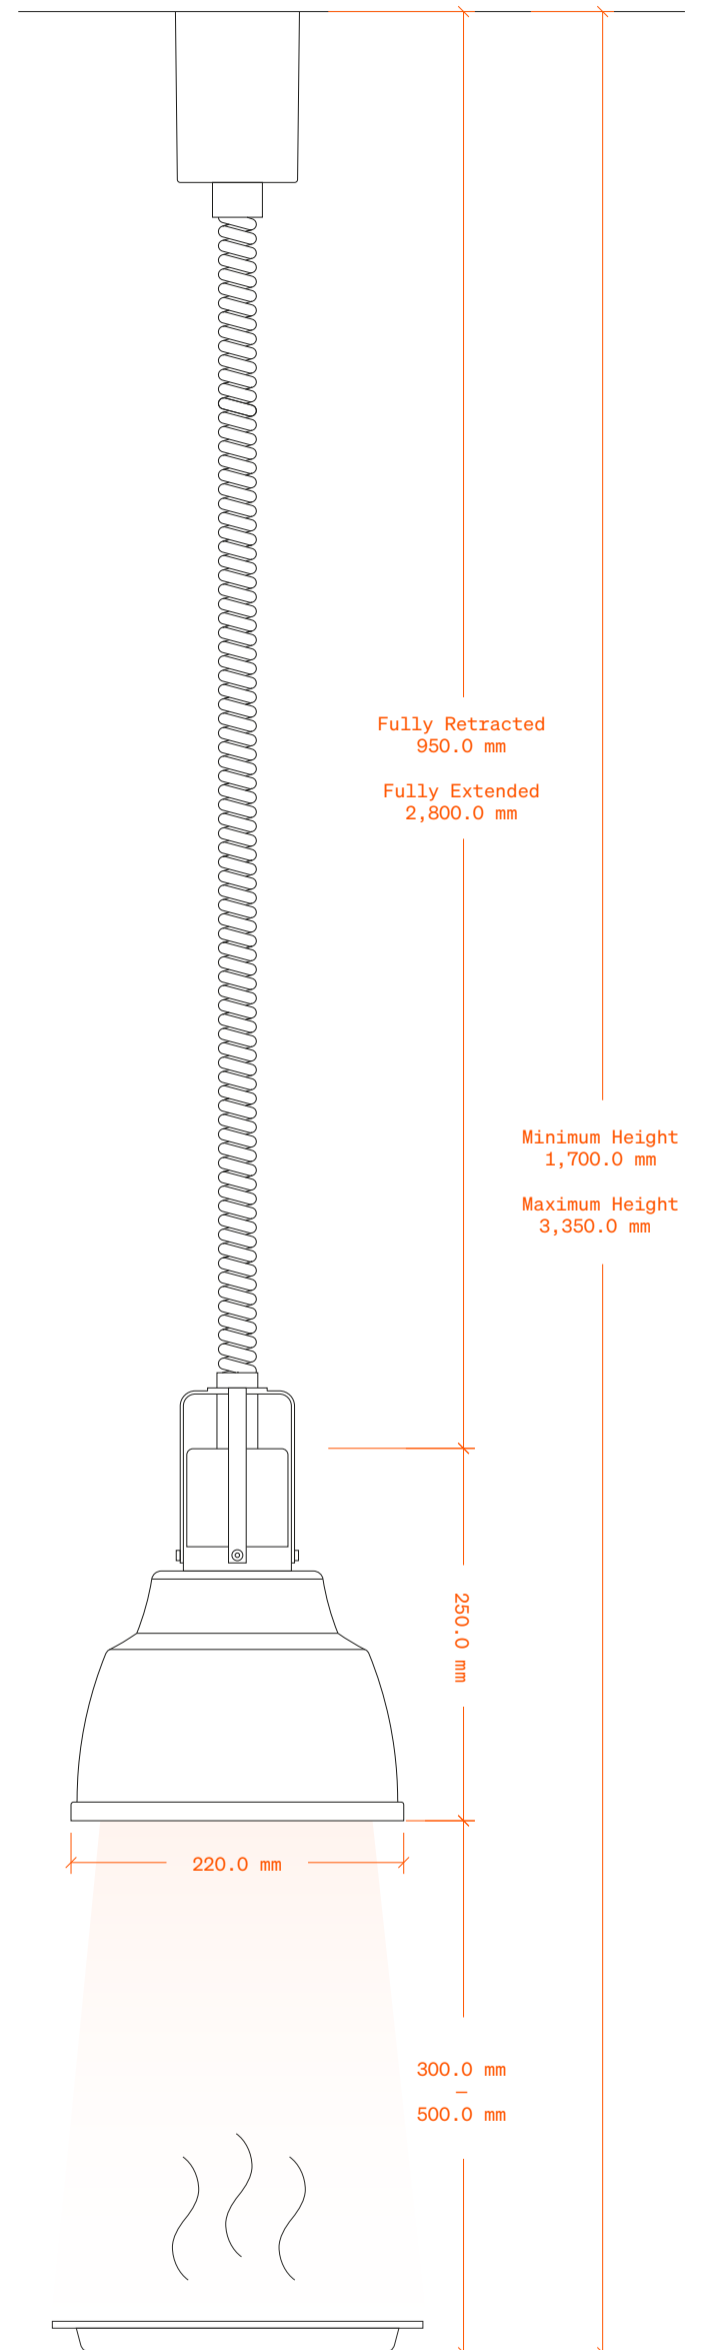

Extra Long Cord

Tailored to those grand ceilings

Article Number

VL1-LH (Component)

LH-M-VL (When ordered with lamp)