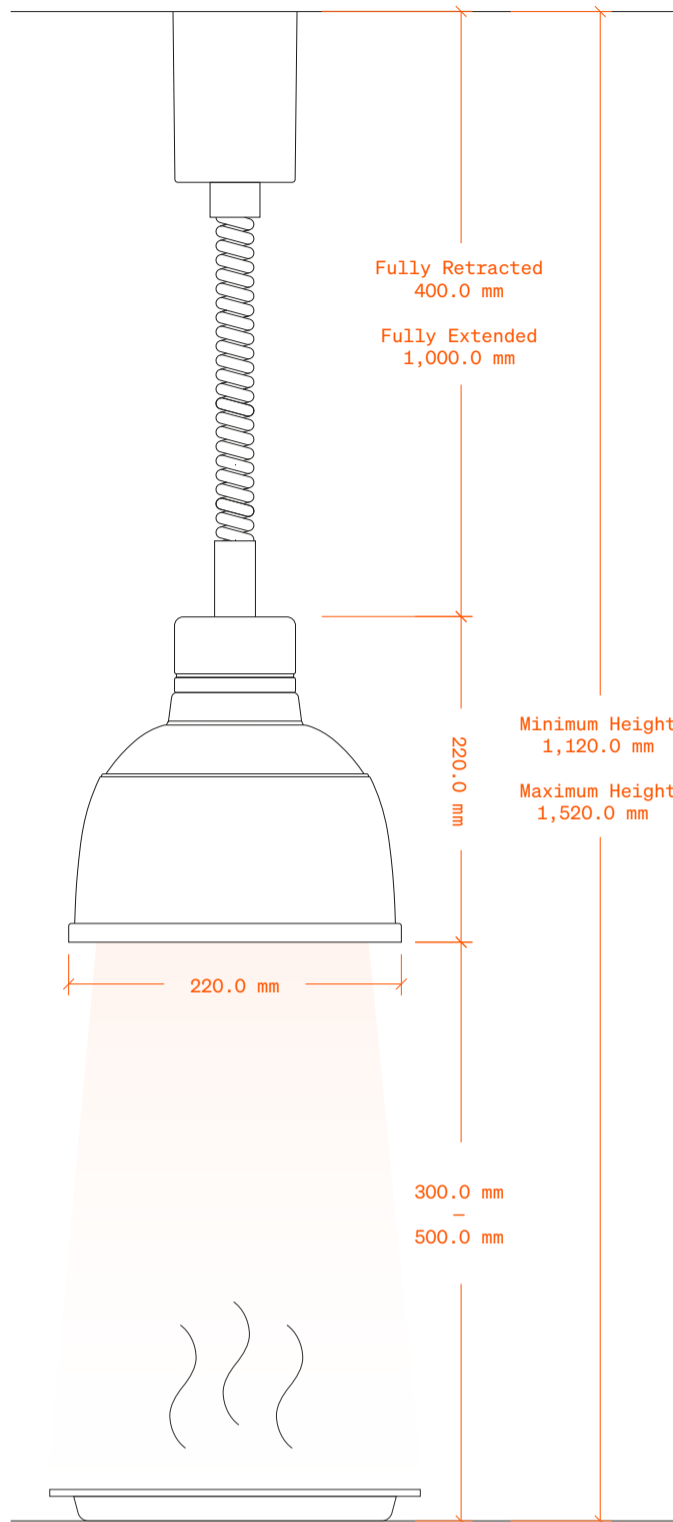

LH-M-VL (When ordered with lamp)

Retractable Cord Alternatives Scale 1:5

Please note that there might be slight discrepancies in the measurements provided

Extra Short Cord

Perfect for cozy spaces

Article Numbers
VL1-KH (Component)
KH-M-VL (When ordered with lamp)

Regular Cord (Standard)

Works in most cases

Article Number
VL1-H (Component)

Extra Long Cord

Tailored to those grand ceilings

Article Number
VL1-LH (Component)
LH-M-VL (When ordered with lamp)

Retractable Cord Alternatives Scale 1:5

Please note that there might be slight discrepancies in the measurements provided

Extra Short Cord *Perfect for cozy spaces*

Article Numbers
VL1-KH (Component)
KH-M-VL (When ordered with lamp)

Regular Cord (Standard) *Works in most cases*

Article Number
VL1-H (Component)

Extra Long Cord *Tailored to those grand ceilings*

Article Number
VL1-LH (Component)
LH-M-VL (When ordered with lamp)

Retractable Cord Alternatives Scale 1:5

Please note that there might be slight discrepancies in the measurements provided