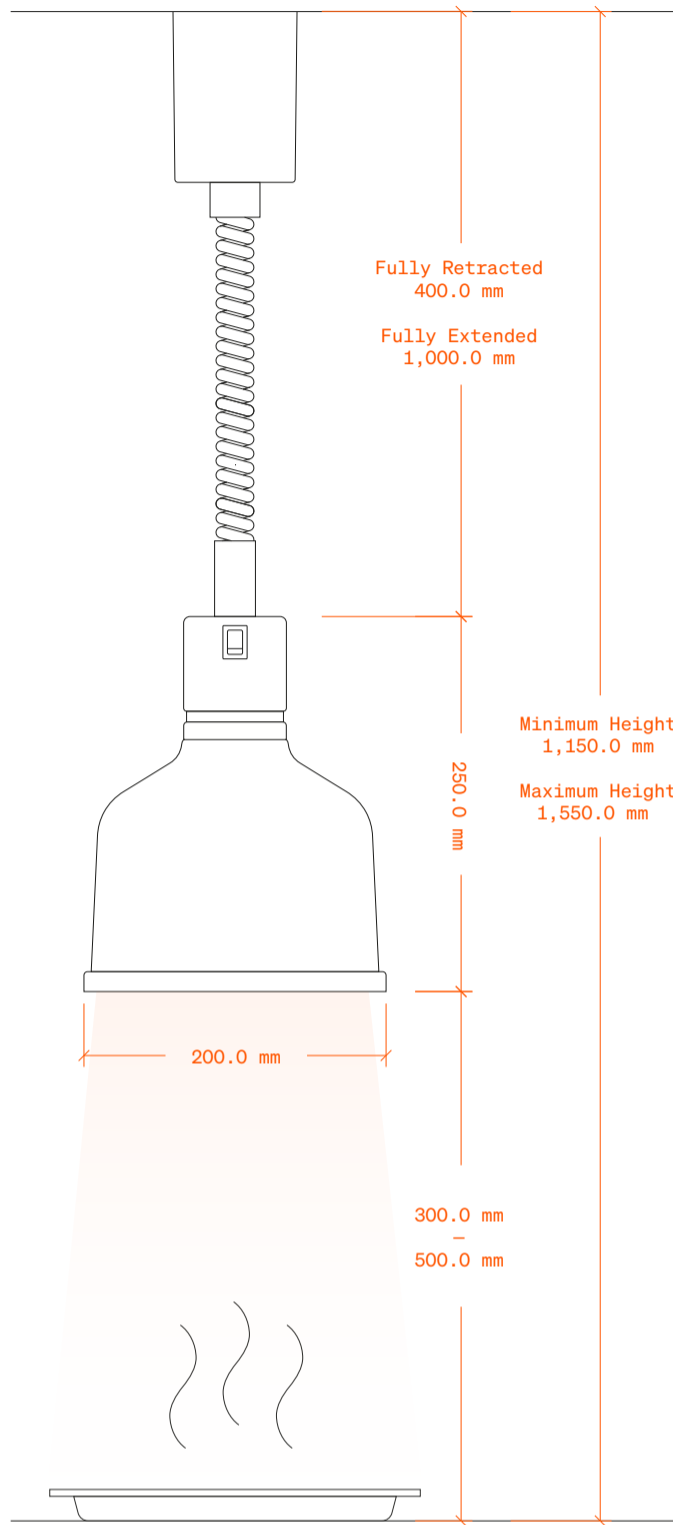

Retractable Cord Alternatives Scale 1:5

Please note that there might be slight discrepancies in the measurements provided

Extra Short Cord

Perfect for cozy spaces

Article Numbers

VL1-KH (Component)

KH-M-VL (When ordered with lamp)

Regular Cord (Standard)

Works in most cases

Article Number

VL1-H (Component)

Extra Long Cord

Tailored to those grand ceilings

Article Number

VL1-LH (Component)

LH-M-VL (When ordered with lamp)

Retractable Cord Alternatives Scale 1:5

Please note that there might be slight discrepancies in the measurements provided

Extra Short Cord

Perfect for cozy spaces

Article Numbers
VL1-KH (Component)
KH-M-VL (When ordered with lamp)

Regular Cord (Standard)

Works in most cases

Article Number
VL1-H (Component)

Extra Long Cord

Tailored to those grand ceilings

Article Number
VL1-LH (Component)
LH-M-VL (When ordered with lamp)

Retractable Cord Alternatives Scale 1:5