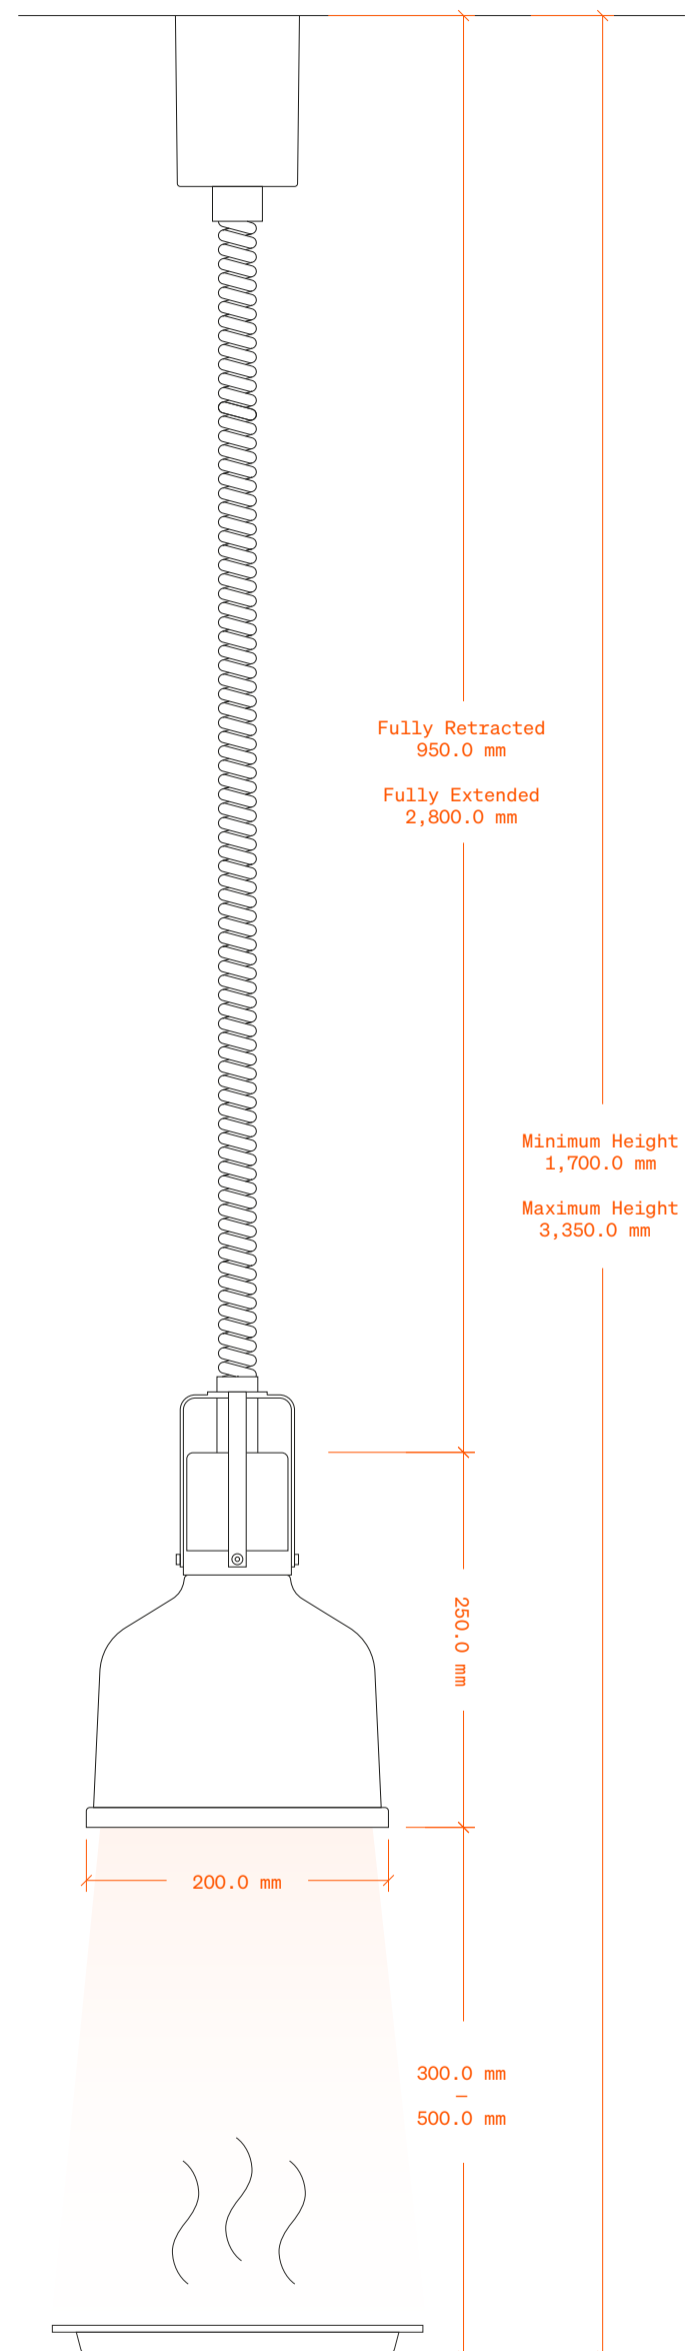

Retractable Cord Alternatives Scale 1:5

Please note that there might be slight discrepancies in the measurements provided

Extra Short Cord

Perfect for cozy spaces

Article Numbers

VL1-KH (Component)

KH-M-VL (When ordered with lamp)

Regular Cord (Standard)

Works in most cases

Article Number

VL1-H (Component)

Extra Long Cord

Tailored to those grand ceilings

Article Number

VL1-LH (Component)

LH-M-VL (When ordered with lamp)

Retractable Cord Alternatives Scale 1:5

Please note that there might be slight discrepancies in the measurements provided

Extra Short Cord

Perfect for cozy spaces

Article Numbers
VL1-KH (Component)
KH-M-VL (When ordered with lamp)

Regular Cord (Standard)

Works in most cases

Article Number
VL1-H (Component)

Extra Long Cord

Tailored to those grand ceilings

Article Number
VL1-LH (Component)
LH-M-VL (When ordered with lamp)

Retractable Cord Alternatives Scale 1:5