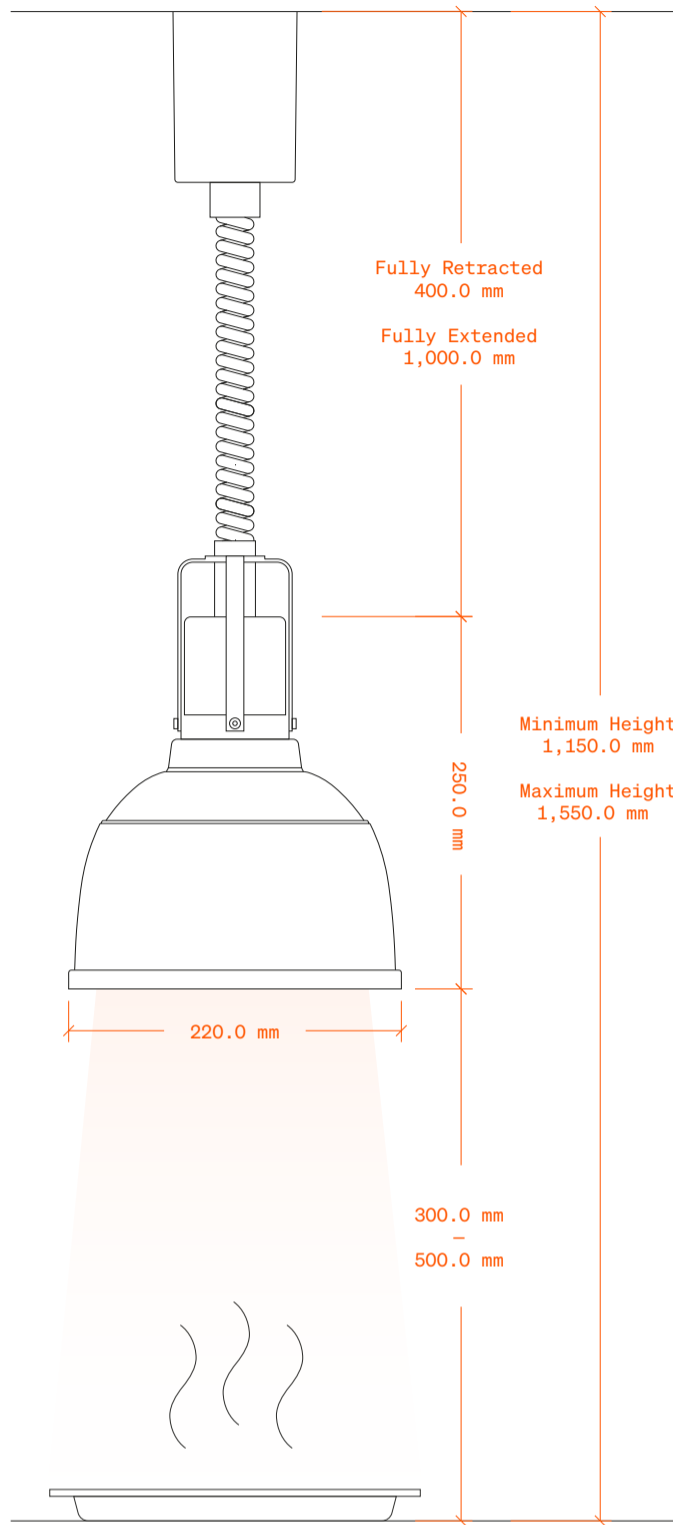

Regular Cord (Standard)

Works in most cases

Article Number
VL1-H (Component)

Extra Long Cord

Tailored to those grand ceilings

Article Number
VL1-LH (Component)
LH-M-VL (When ordered with lamp)

Retractable Cord Alternatives Scale 1:5

Please note that there might be slight discrepancies in the measurements provided

Extra Short Cord *Perfect for cozy spaces*

Article Numbers
VL1-KH (Component)
KH-M-VL (When ordered with lamp)

Regular Cord (Standard) *Works in most cases*

Article Number
VL1-H (Component)

Extra Long Cord *Tailored to those grand ceilings*

Article Number
VL1-LH (Component)
LH-M-VL (When ordered with lamp)

Retractable Cord Alternatives Scale 1:5

Please note that there might be slight discrepancies in the measurements provided

VL1-H (Component)

Extra Long Cord

Tailored to those grand ceilings

Article Number

VL1-LH (Component)

LH-M-VL (When ordered with lamp)

Retractable Cord Alternatives Scale 1:5

Please note that there might be slight discrepancies in the measurements provided