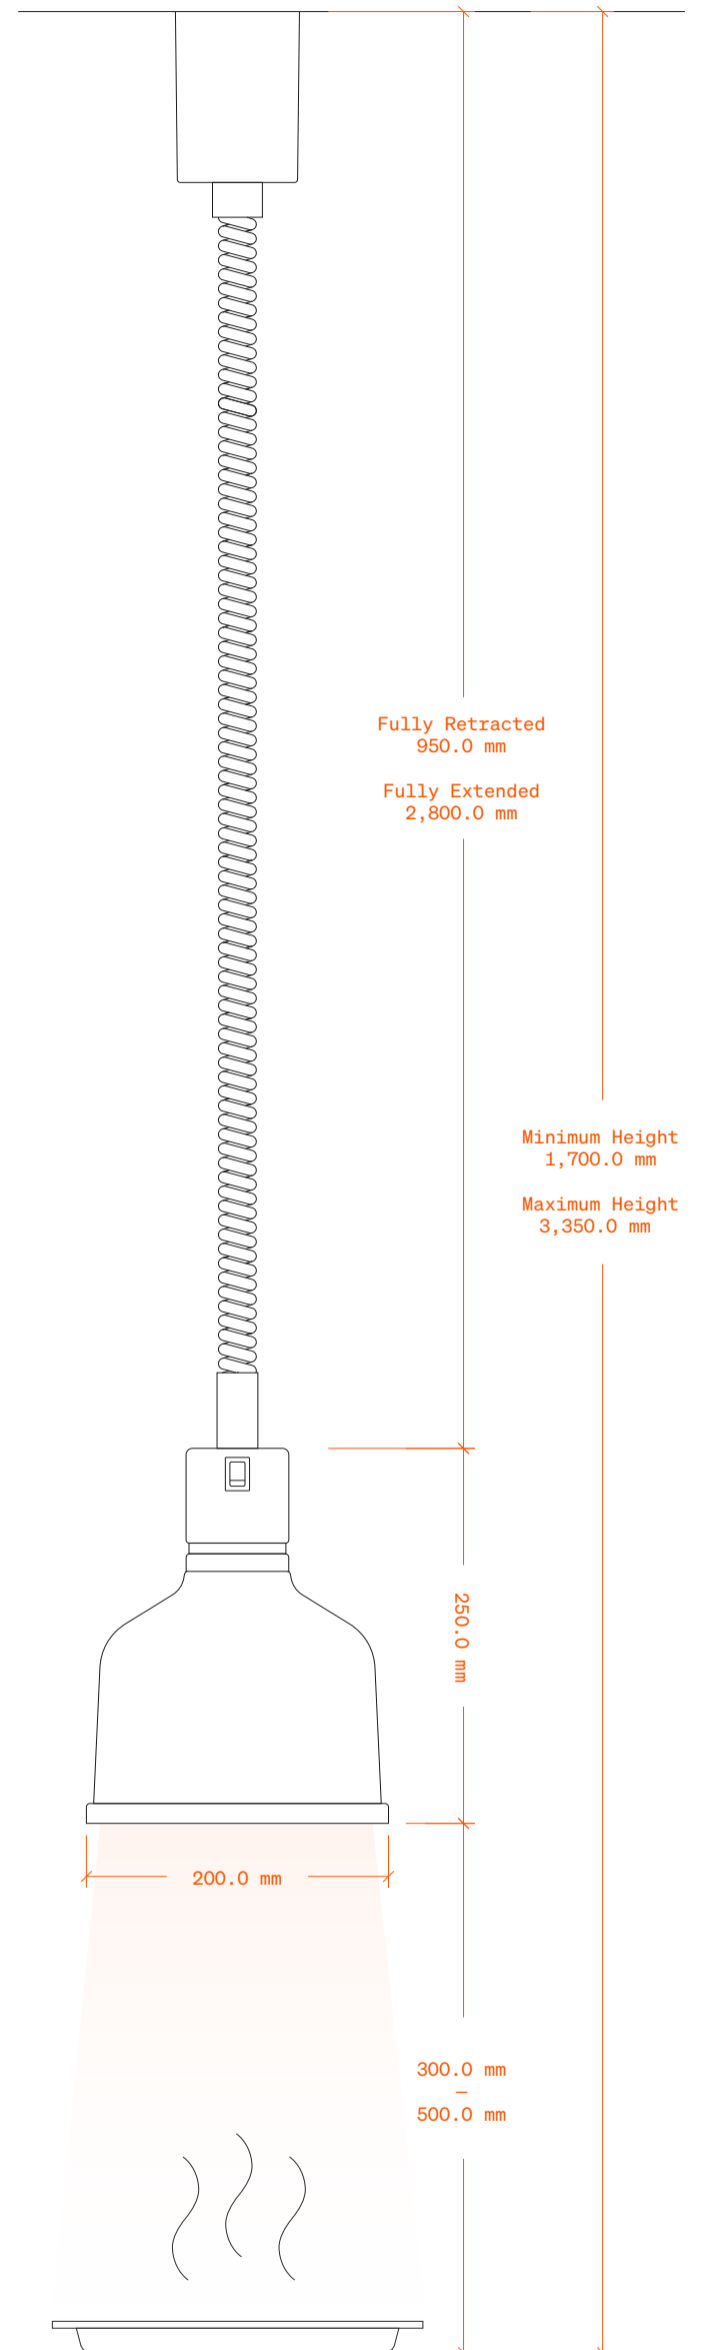

Retractable Cord Alternatives Scale 1:5

Please note that there might be slight discrepancies in the measurements provided

Extra Short Cord

Perfect for cozy spaces

Article Numbers

VL1-KH (Component)

KH-M-VL (When ordered with lamp)

Regular Cord (Standard)

Works in most cases

Article Number

VL1-H (Component)

Extra Long Cord

Tailored to those grand ceilings

Article Number

VL1-LH (Component)

LH-M-VL (When ordered with lamp)

Retractable Cord Alternatives Scale 1:5

Please note that there might be slight discrepancies in the measurements provided

Extra Short Cord

Perfect for cozy spaces

Article Numbers
VL1-KH (Component)
KH-M-VL (When ordered with lamp)

Regular Cord (Standard)

Works in most cases

Article Number
VL1-H (Component)

Extra Long Cord

Tailored to those grand ceilings

Article Number
VL1-LH (Component)
LH-M-VL (When ordered with lamp)

Retractable Cord Alternatives Scale 1:5