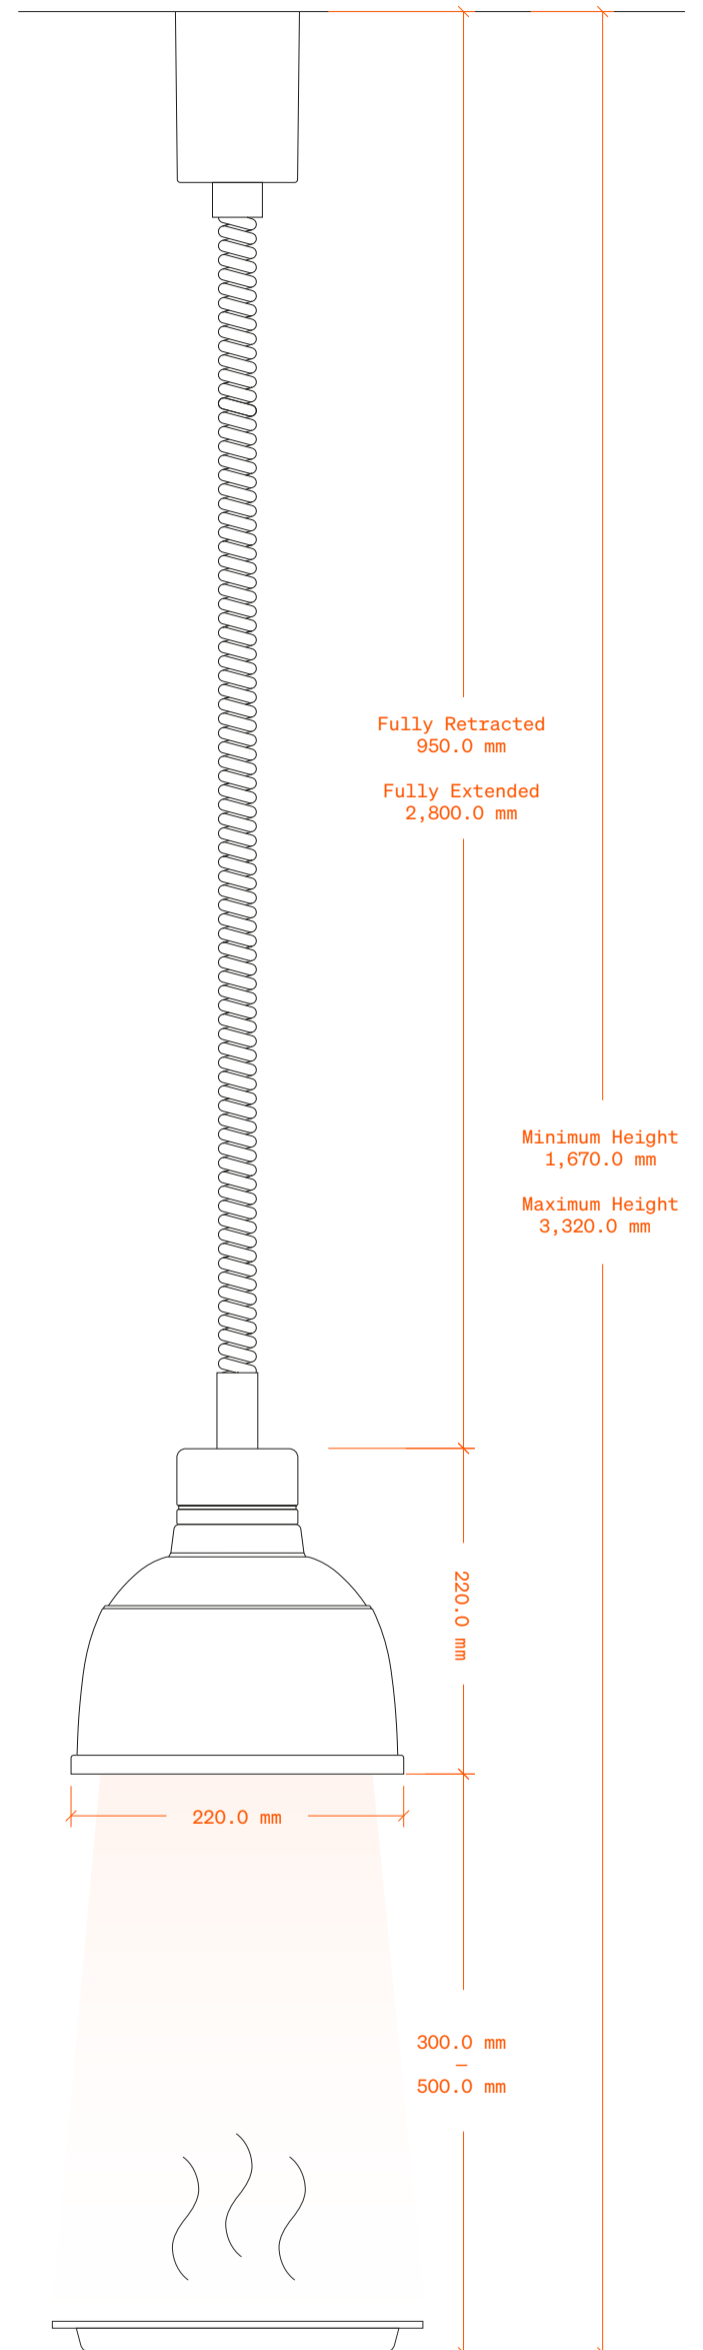

LH-M-VL (When ordered with lamp)

Retractable Cord Alternatives Scale 1:5

Please note that there might be slight discrepancies in the measurements provided

Extra Short Cord

Perfect for cozy spaces

Article Numbers
VL1-KH (Component)
KH-M-VL (When ordered with lamp)

Regular Cord (Standard)

Works in most cases

Article Number
VL1-H (Component)

Extra Long Cord

Tailored to those grand ceilings

Article Number
VL1-LH (Component)
LH-M-VL (When ordered with lamp)

Retractable Cord Alternatives Scale 1:5

Please note that there might be slight discrepancies in the measurements provided

Extra Short Cord *Perfect for cozy spaces*

Article Numbers
VL1-KH (Component)
KH-M-VL (When ordered with lamp)

Regular Cord (Standard) *Works in most cases*

Article Number
VL1-H (Component)

Extra Long Cord *Tailored to those grand ceilings*

Article Number
VL1-LH (Component)
LH-M-VL (When ordered with lamp)

Retractable Cord Alternatives Scale 1:5

Please note that there might be slight discrepancies in the measurements provided