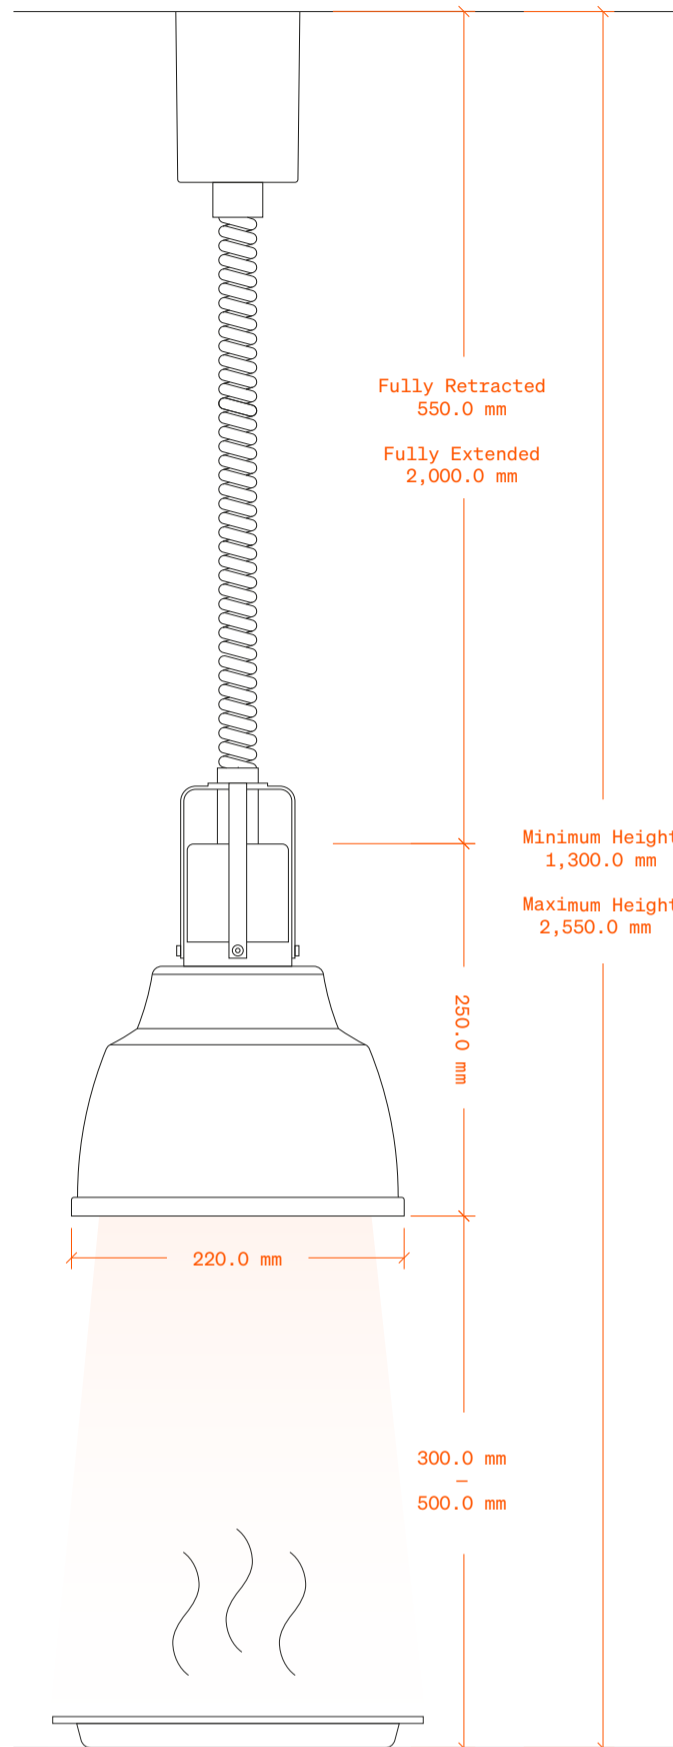

Regular Cord (Standard)

Works in most cases

Article Number

VL1-H (Component)