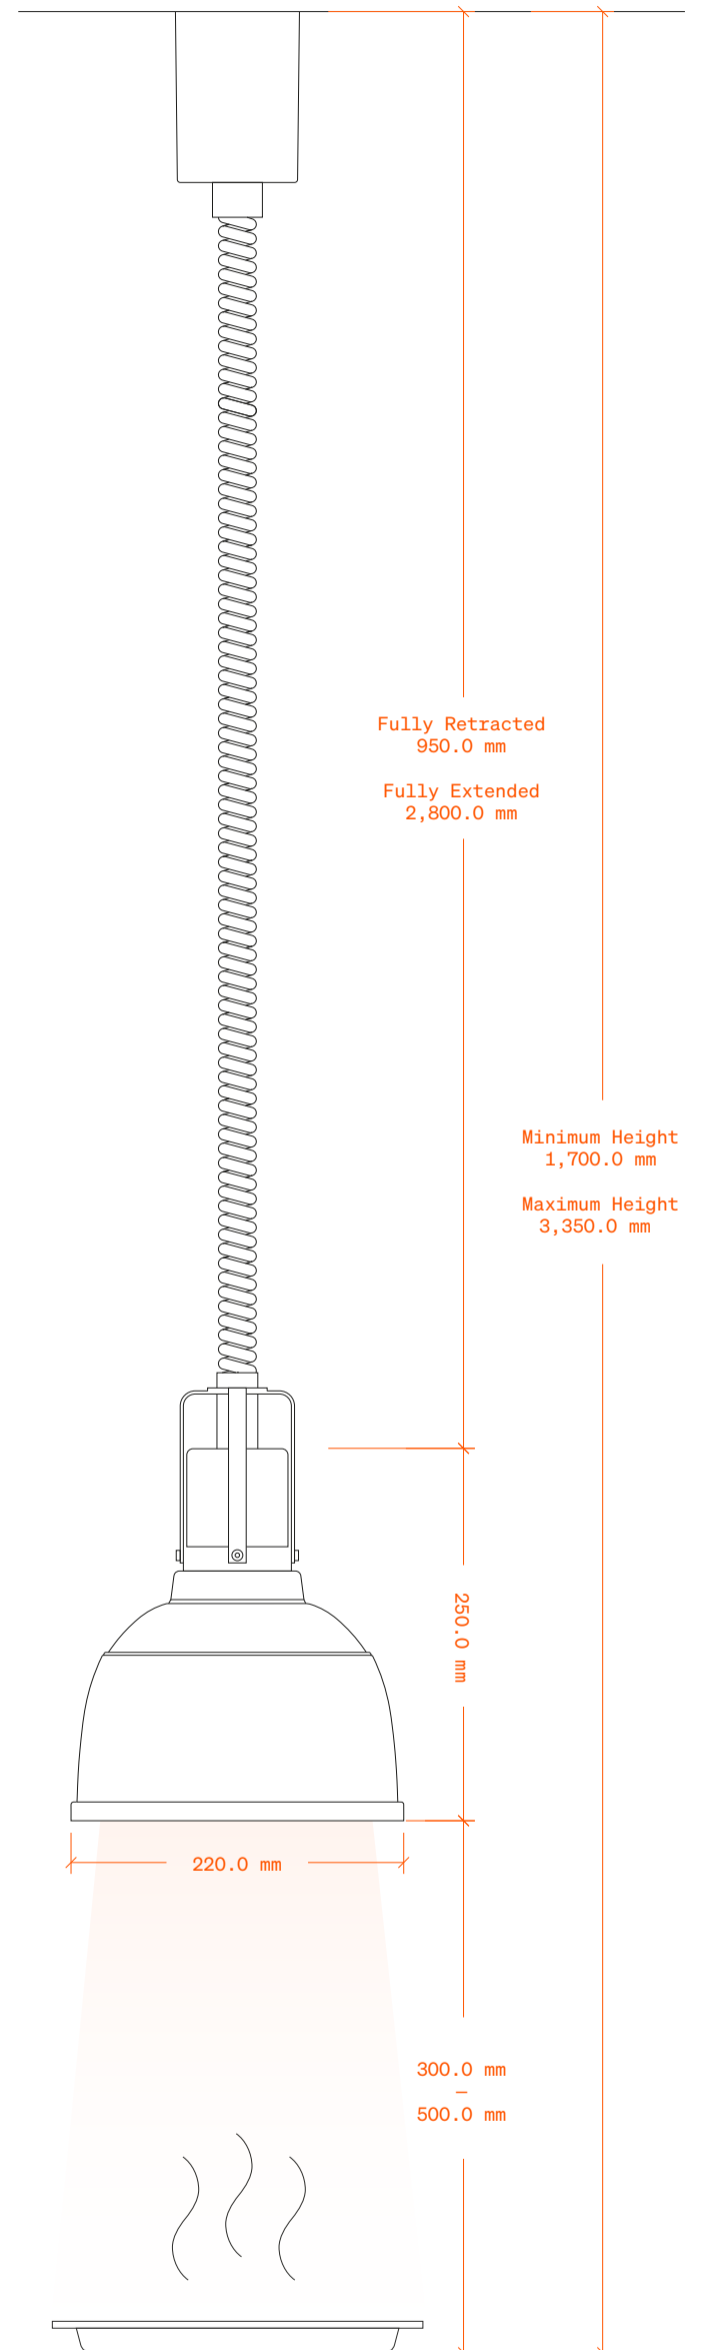

Retractable Cord Alternatives Scale 1:5

Please note that there might be slight discrepancies in the measurements provided

Extra Short Cord

Perfect for cozy spaces

Article Numbers

VL1-KH (Component)

KH-M-VL (When ordered with lamp)

Regular Cord (Standard)

Works in most cases

Article Number
VL1-H (Component)

Extra Long Cord

Tailored to those grand ceilings

Article Number
VL1-LH (Component)
LH-M-VL (When ordered with lamp)

Retractable Cord Alternatives Scale 1:5

Article Number
VL1-H (Component)

Extra Long Cord *Tailored to those grand ceilings*

Article Number
VL1-LH (Component)
LH-M-VL (When ordered with lamp)

Retractable Cord Alternatives Scale 1:5

Please note that there might be slight discrepancies in the measurements provided

VL1-H (Component)

Extra Long Cord

Tailored to those grand ceilings

Article Number

VL1-LH (Component)

LH-M-VL (When ordered with lamp)

Retractable Cord Alternatives Scale 1:5

Please note that there might be slight discrepancies in the measurements provided