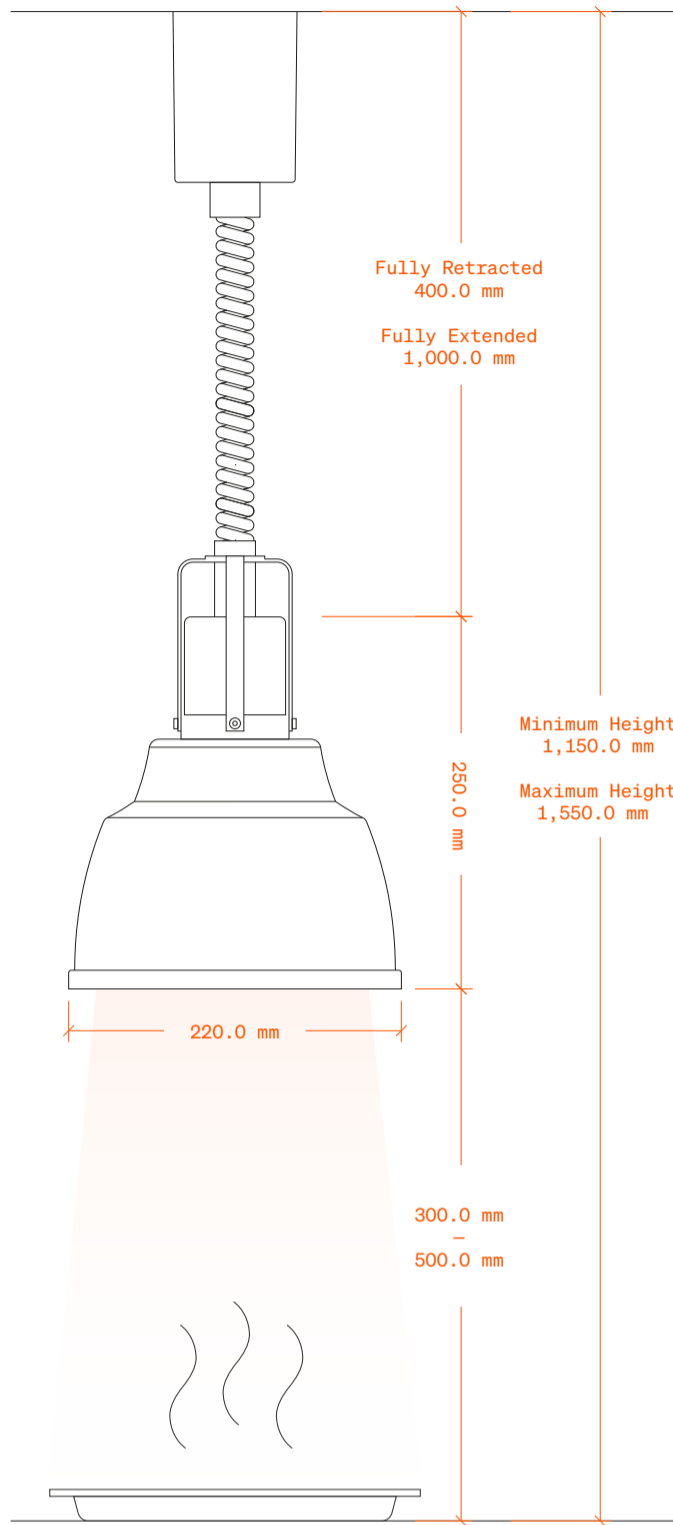

Regular Cord (Standard)

Works in most cases

Article Number
VL1-H (Component)

Extra Long Cord

Tailored to those grand ceilings

Article Number
VL1-LH (Component)
LH-M-VL (When ordered with lamp)

Retractable Cord Alternatives Scale 1:5

Article Number
VL1-H (Component)

Extra Long Cord *Tailored to those grand ceilings*

Article Number
VL1-LH (Component)
LH-M-VL (When ordered with lamp)

Retractable Cord Alternatives Scale 1:5

Please note that there might be slight discrepancies in the measurements provided

VL1-H (Component)

Extra Long Cord

Tailored to those grand ceilings

Article Number

VL1-LH (Component)

LH-M-VL (When ordered with lamp)

Retractable Cord Alternatives Scale 1:5

Please note that there might be slight discrepancies in the measurements provided