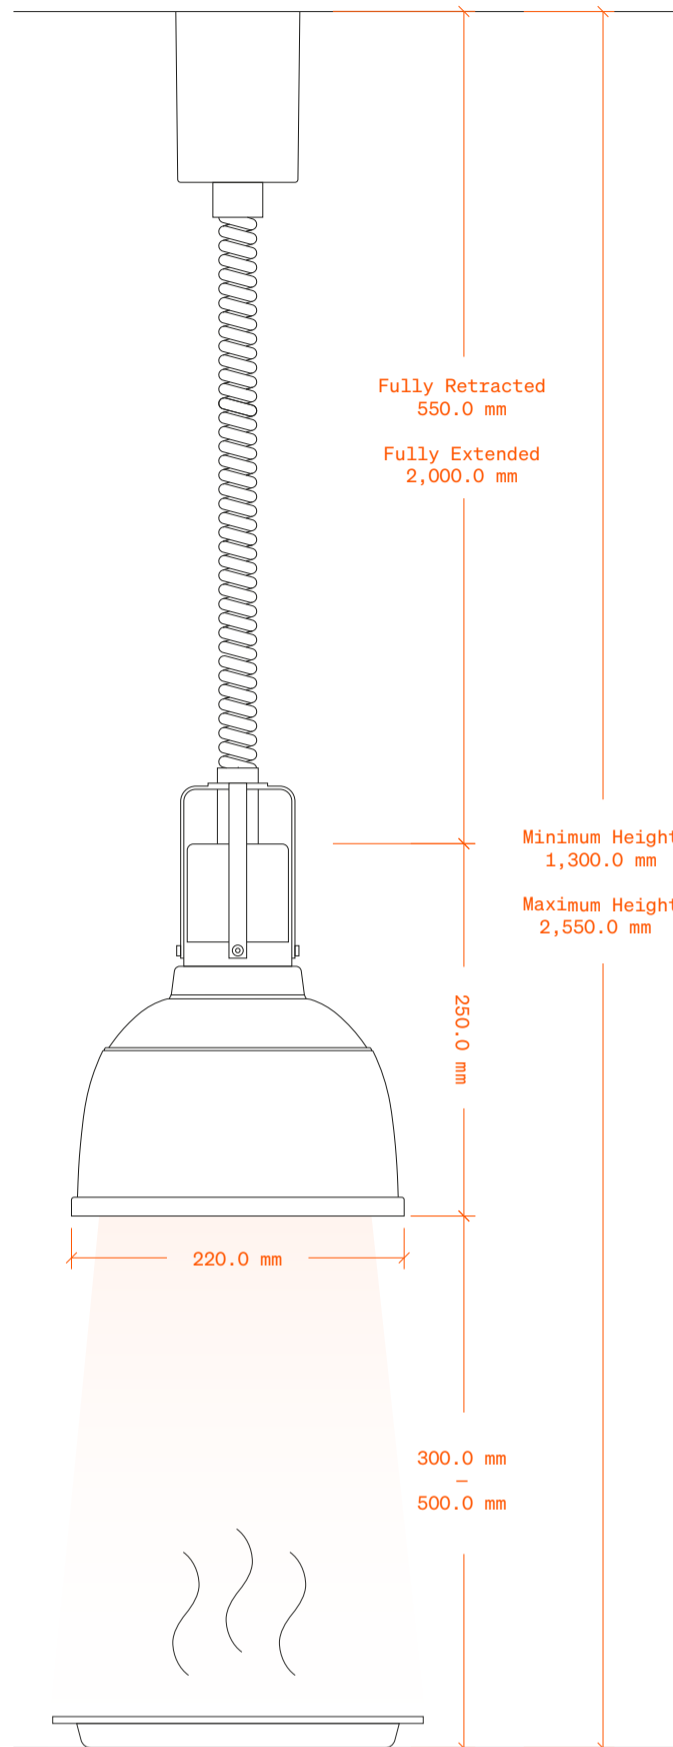

Regular Cord (Standard)

Works in most cases

Article Number

VL1-H (Component)