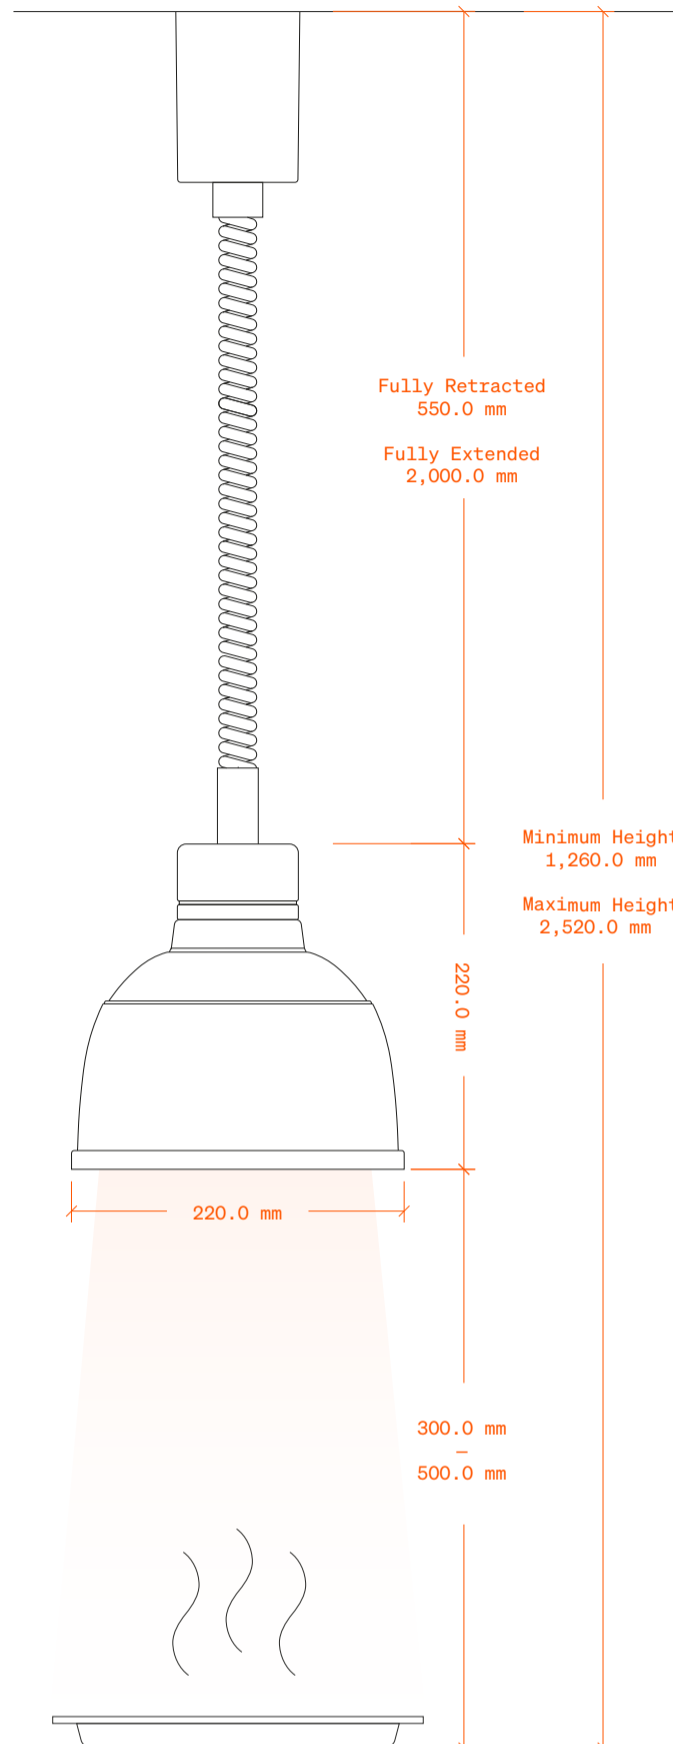

LH-M-VL (When ordered with lamp)

Retractable Cord Alternatives Scale 1:5

Please note that there might be slight discrepancies in the measurements provided

Extra Short Cord

Perfect for cozy spaces

Article Numbers
VL1-KH (Component)
KH-M-VL (When ordered with lamp)

Regular Cord (Standard)

Works in most cases

Article Number
VL1-H (Component)

Extra Long Cord

Tailored to those grand ceilings

Article Number
VL1-LH (Component)
LH-M-VL (When ordered with lamp)

Retractable Cord Alternatives Scale 1:5

Please note that there might be slight discrepancies in the measurements provided

Extra Short Cord *Perfect for cozy spaces*

Article Numbers
VL1-KH (Component)
KH-M-VL (When ordered with lamp)

Regular Cord (Standard) *Works in most cases*

Article Number
VL1-H (Component)

Extra Long Cord *Tailored to those grand ceilings*

Article Number
VL1-LH (Component)
LH-M-VL (When ordered with lamp)

Retractable Cord Alternatives Scale 1:5

Please note that there might be slight discrepancies in the measurements provided