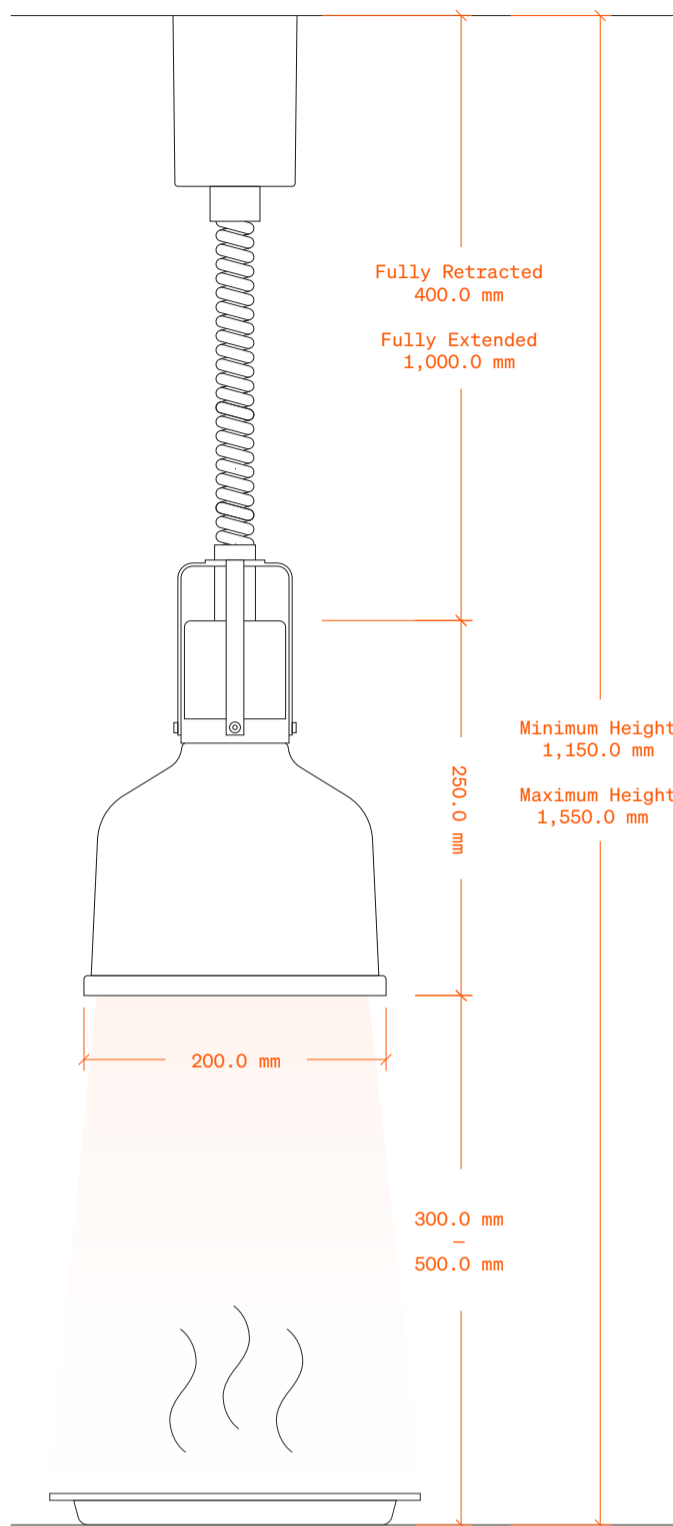

Retractable Cord Alternatives Scale 1:5

Please note that there might be slight discrepancies in the measurements provided

Extra Short Cord

Perfect for cozy spaces

Article Numbers

VL1-KH (Component)

KH-M-VL (When ordered with lamp)

Regular Cord (Standard)

Works in most cases

Article Number

VL1-H (Component)

Extra Long Cord

Tailored to those grand ceilings

Article Number

VL1-LH (Component)

LH-M-VL (When ordered with lamp)

Retractable Cord Alternatives Scale 1:5

Please note that there might be slight discrepancies in the measurements provided

Extra Short Cord

Perfect for cozy spaces

Article Numbers
VL1-KH (Component)
KH-M-VL (When ordered with lamp)

Regular Cord (Standard)

Works in most cases

Article Number
VL1-H (Component)

Extra Long Cord

Tailored to those grand ceilings

Article Number
VL1-LH (Component)
LH-M-VL (When ordered with lamp)

Retractable Cord Alternatives Scale 1:5