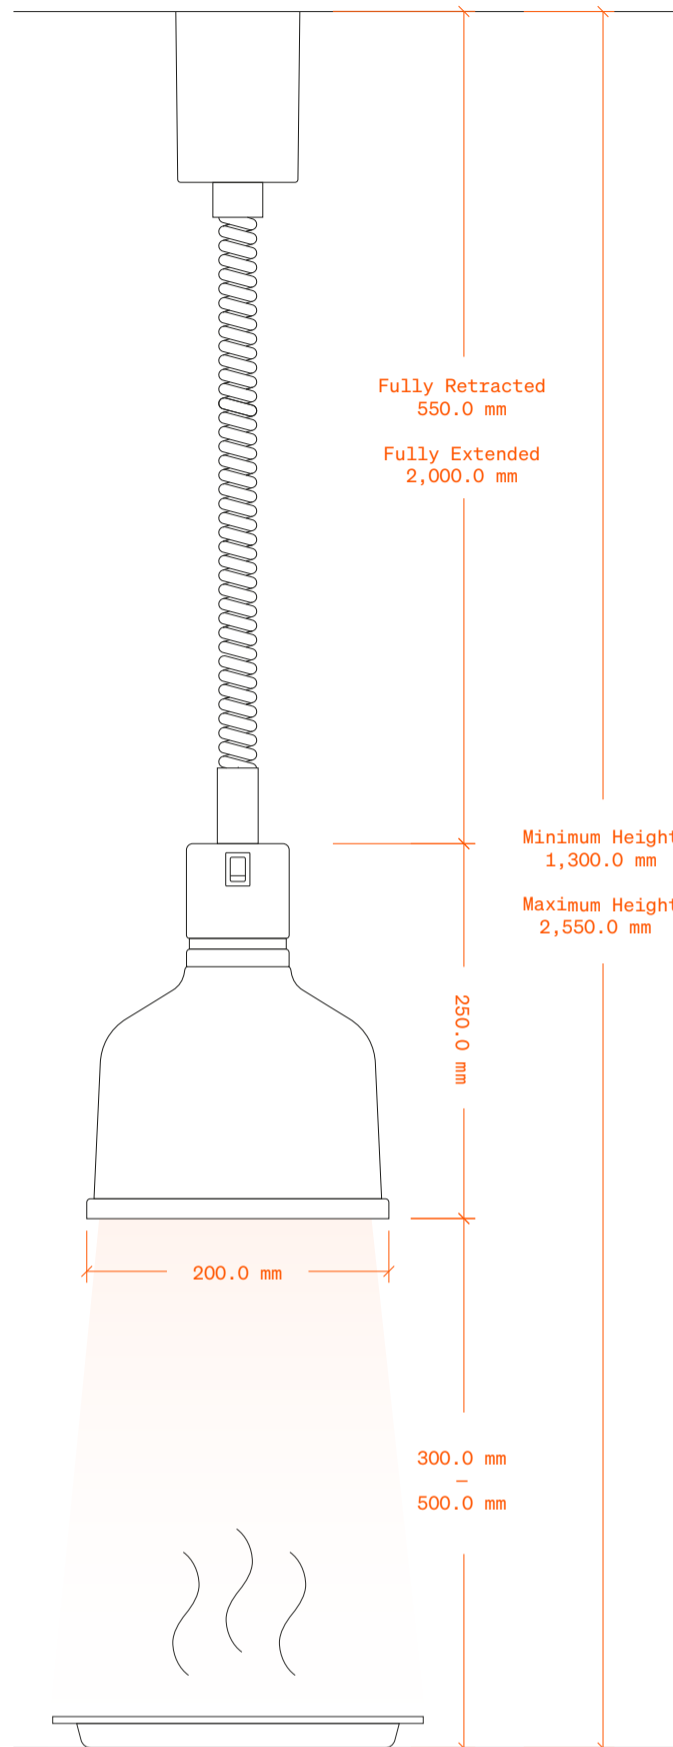

Retractable Cord Alternatives Scale 1:5

Please note that there might be slight discrepancies in the measurements provided

Extra Short Cord

Perfect for cozy spaces

Article Numbers

VL1-KH (Component)

KH-M-VL (When ordered with lamp)

Regular Cord (Standard)

Works in most cases

Article Number

VL1-H (Component)

Extra Long Cord

Tailored to those grand ceilings

Article Number

VL1-LH (Component)

LH-M-VL (When ordered with lamp)

Retractable Cord Alternatives Scale 1:5

Please note that there might be slight discrepancies in the measurements provided

Extra Short Cord

Perfect for cozy spaces

Article Numbers
VL1-KH (Component)
KH-M-VL (When ordered with lamp)

Regular Cord (Standard)

Works in most cases

Article Number
VL1-H (Component)

Extra Long Cord

Tailored to those grand ceilings

Article Number
VL1-LH (Component)
LH-M-VL (When ordered with lamp)

Retractable Cord Alternatives Scale 1:5