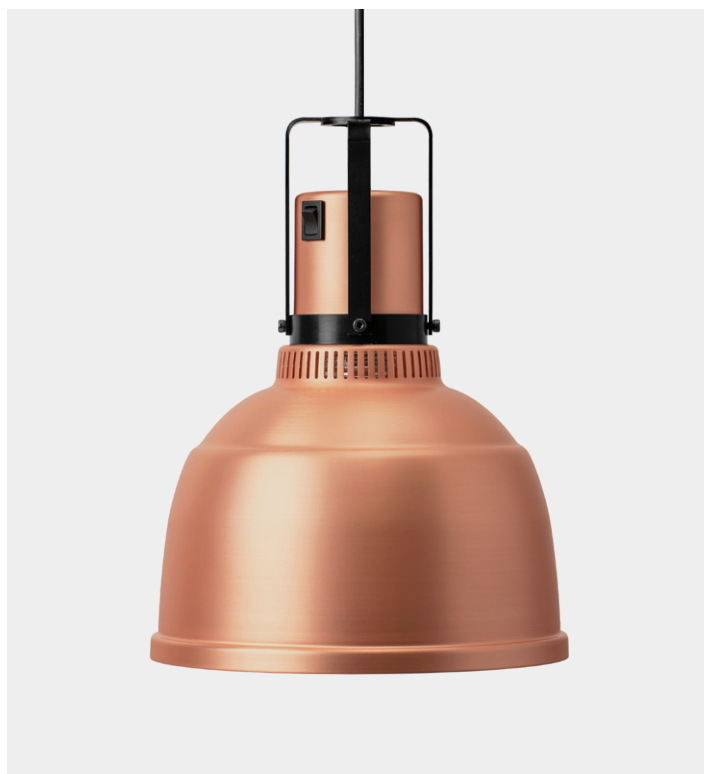

Pendant Heat Lamp

Focus RO

P'ARIS Restaurant
Tallinn, Estonia

Pendant Heat Lamp

Focus RO

Available Finishes

Black

Copper

Aluminium

Umbra Grey

Cement Grey

Mid Grey

Cord Options

Retractable (HS)

Standard (RK)

Pendant Heat Lamp Focus RO

Pendant heat lamps designed and made in Sweden. Understated form combined with innovative functions to enhance the restaurant experience for chefs and visitors alike. Available with retractable cord function or standard cord in 6 finishes.

Shade Dimensions	H 250 mm / Ø 220 mm
Retractable Height	Min 850 mm - Max 1850 mm (HS)
Standard Cord Length	Max 2000 mm (RK)
Material	Anodised aluminium, galvanised steel
Voltage / Power	230 V / 250 W
Heat Source	Philips infrared lamp, 2700K
Installation	25-45 cm above food
Cord Options	Available in 3 retractable cord lengths