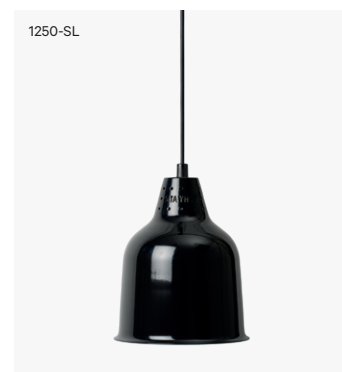

Heat Lamp Classic

Model 1250 Standard Cord

Pendant Heat Lamp Classic 1250 Standard Cord

Pendant heat lamp made in Sweden with standard cord. Timeless design combined with unmatched performance means the perfect choice for the demanding restaurant.

Shade	H 220 mm / Ø 180 mm
Cord Length	Max 2000 mm
Material	Anodised aluminium
Voltage / Power	230 V / 250 W
Heat Source	IR Light Bulb 250 W
Installation	25-45 cm above food

Article Number	● Black	1250-S
	● Brass	1250-M
	● Aluminium	1250-A
	● Copper	1250-K
	● Chrome	1250-C
	● Black Lacquer	1250-SL
	● Umbra Grey	1250-UG