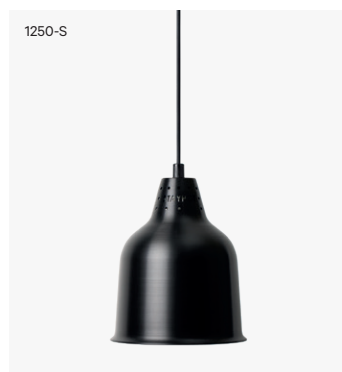

Heat Lamp Classic

Model 1250 Standard Cord

Pendant Heat Lamp Classic 1250 Standard Cord

Pendant heat lamp made in Sweden with standard cord. Timeless design combined with unmatched performance means the perfect choice for the demanding restaurant.

Shade	H 220 mm / Ø 180 mm
Cord Length	Max 2000 mm
Material	Anodised aluminium
Voltage / Power	230 V / 250 W
Heat Source	IR Light Bulb 250 W
Installation	25-45 cm above food

Article Number	● Black	1250-S
	● Brass	1250-M
	● Aluminium	1250-A
	● Copper	1250-K
	● Chrome	1250-C
	● Black Lacquer	1250-SL
	● Umbra Grey	1250-UG