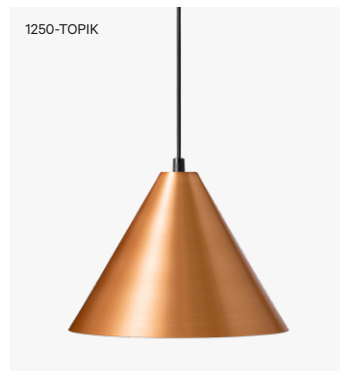

Heat Lamp Trattoria

Model 1250 Standard Cord

Pendant Heat Lamp Trattoria 1250 Standard Cord

Pendant heat lamp made in Sweden with standard cord. Timeless design combined with unmatched performance means the perfect choice for the demanding restaurant.

Shade Dimensions	H 200 mm / Ø 280 mm
Cord Length	Max 2000 mm
Material	Anodised Aluminium
Voltage / Power	230 V / 250 W
Heat Source	IR Light Bulb 250 W
Installation	25-45 cm above food
Cord Options	Available in 3 retractable cord lengths